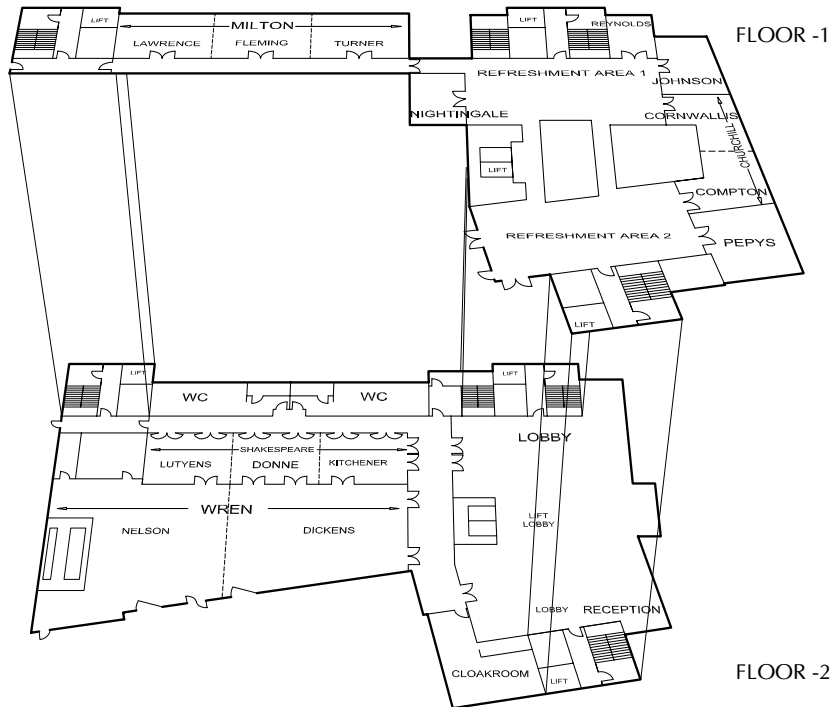

GRANGE ST. PAUL'S HOTEL

10 Godliman Street, London EC4V 5AJ
Tel: 020 7074 1000 Fax: 020 7074 1100
Email: stpauls.events@grangehotels.com