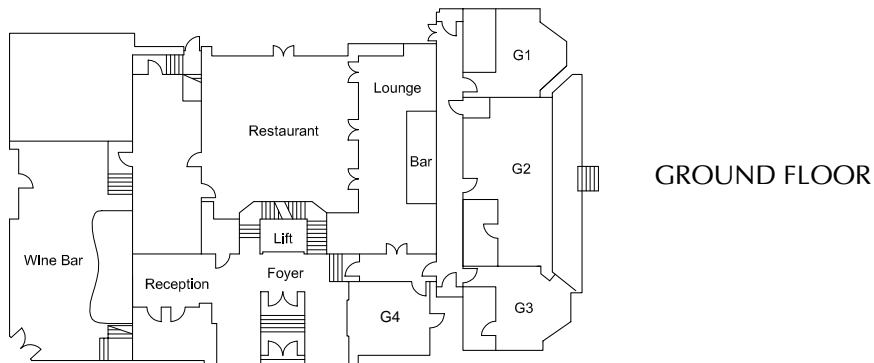

GRANGE ROCHESTER HOTEL

69 Vincent Square, London SW1P 2PA
 Tel: 020 7828 6611 Fax: 020 7233 6724
 Email: rochester.events@grangehotels.com

A superior property in royal Westminster, the Grange Rochester Hotel is within easy reach of Big Ben, the Houses of Parliament and Westminster Abbey. Extensive and versatile meeting and events facilities provide an ideal setting for private conferences and functions, with 3 conference suites and 7 syndicate rooms available to accommodate a wide array of events.

Room Name	Floor	Dimensions			T/S	B/R	C/R	U-S	CAB	L/D	D/D	REC
		L (m)	W(m)	H(m)								
Rochester Suite	-1	9.8	5.8	2.5	65	30	30	20	25	50	-	60
Victoria Suite	-1	9.8	5.3	2.5	50	25	18	20	18	30	-	40
Syndicate Rooms G1,G3,G4,G5 & G7	G/-1	3.6	3.2	2.5	8	6	-	-	-	-	-	-
Syndicate room G2 & G6	G/-1	4.0	4.1	2.5	12	8	3	8	6	-	-	15