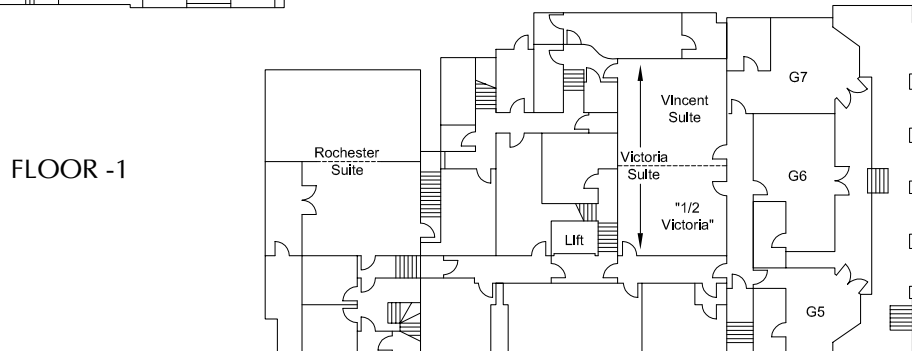

GRANGE ROCHESTER HOTEL

69 Vincent Square, London SW1P 2PA
 Tel: 020 7828 6611 Fax: 020 7233 6724
 Email: rochester.events@grangehotels.com

A superior property in royal Westminster, the Grange Rochester Hotel is within easy reach of Big Ben, the Houses of Parliament and Westminster Abbey. Extensive and versatile meeting and events facilities provide an ideal setting for private conferences and functions, with 3 conference suites and 7 syndicate rooms available to accommodate a wide array of events.

Room Name	Floor	Dimensions			T/S	B/R	C/R	U-S	CAB	L/D	D/D	REC
		L (m)	W(m)	H(m)								
Rochester Suite	-1	9.8	5.8	2.5	65	30	30	20	25	50	-	60
Victoria Suite	-1	9.8	5.3	2.5	50	25	18	20	18	30	-	40
Syndicate Rooms G1,G3,G4,G5 & G7	G/-1	3.6	3.2	2.5	8	6	-	-	-	-	-	-
Syndicate room G2 & G6	G/-1	4.0	4.1	2.5	12	8	3	8	6	-	-	15