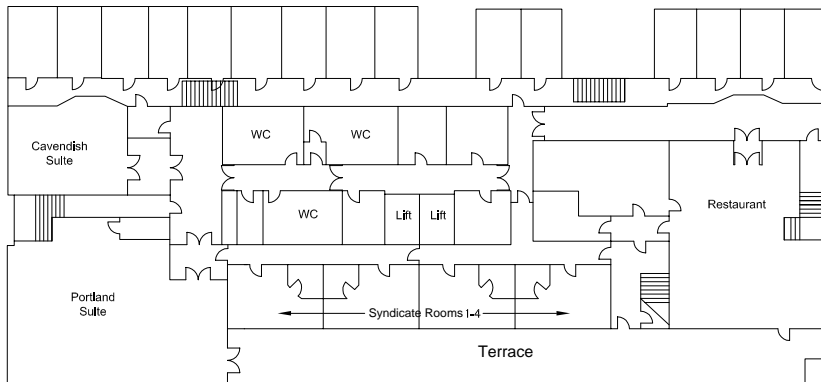

# GRANGE FITZROVIA HOTEL

20 - 28 Bolsover Street, London W1P 5NB  
 Tel: 020 7467 7000 Fax: 020 7636 5085  
 Email: fitzrovia.events@grangehotels.com

FLOOR -1

GROUND FLOOR

Invitingly located in the famous West End, the Grange Fitzrovia Hotel is just minutes away from London's stylish fashion quarter and some of the best shops, boutiques and theatres that the capital has to offer. 2 purpose built conference rooms are conveniently supplemented by 8 versatile syndicate suites, offering privacy, flexibility and comprehensive events facilities. A beautiful panelled lounge, private patio and terrace, elegant bar and period-styled restaurant are also available to use for more informal or intimate gatherings.

Room Name	Floor	Dimensions			T/S	B/R	C/R	U-S	CAB	L/D	D/D	REC
		L (m)	W(m)	H(m)								
Portland Suite	T/LG	12.9	8.36	2.85	90	25	48	30	35	70	80	120
Cavendish Suite	LG	7.1	7.15	2.77	40	16	24	18	10	50	30	50
Arlington Suite	G	5.18	5.0	2.63	12	10	-	8	5	10	-	-
Syndicate Rooms 1-8	LG/G	5.43	3.6	2.75	8	6	-	6	5	-	-	-