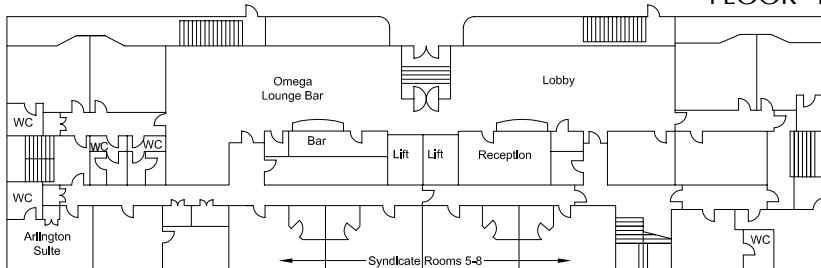

# GRANGE FITZROVIA HOTEL

20 - 28 Bolsover Street, London W1P 5NB  
 Tel: 020 7467 7000 Fax: 020 7636 5085  
 Email: fitzrovia.events@grangehotels.com

FLOOR -1

GROUND FLOOR

Invitingly located in the famous West End, the Grange Fitzrovia Hotel is just minutes away from London's stylish fashion quarter and some of the best shops, boutiques and theatres that the capital has to offer. 2 purpose built conference rooms are conveniently supplemented by 8 versatile syndicate suites, offering privacy, flexibility and comprehensive events facilities. A beautiful panelled lounge, private patio and terrace, elegant bar and period-styled restaurant are also available to use for more informal or intimate gatherings.

Room Name	Floor	Dimensions			T/S	B/R	C/R	U-S	CAB	L/D	D/D	REC
		L (m)	W(m)	H(m)								
Portland Suite	T/LG	12.9	8.36	2.85	90	25	48	30	35	70	80	120
Cavendish Suite	LG	7.1	7.15	2.77	40	16	24	18	10	50	30	50
Arlington Suite	G	5.18	5.0	2.63	12	10	-	8	5	10	-	-
Syndicate Rooms 1-8	LG/G	5.43	3.6	2.75	8	6	-	6	5	-	-	-