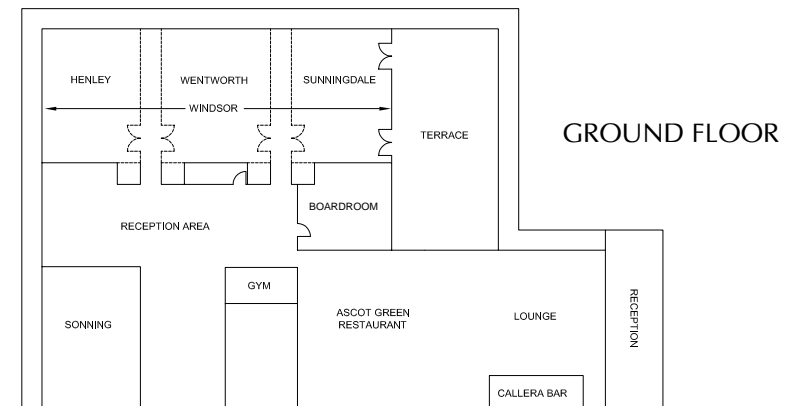

Dedicated events facilities comprise 7 impressive dining and entertaining venues, together with 3 interconnected syndicate suites – each naturally lit, air-conditioned, and overlooking the Grange Bracknell's private roof gardens. Delegates can also enjoy use of the tranquil lounge bar and sample fine world cuisine at the in-house restaurant.

Room Name	Floor	Dimensions			T/S	B/R	C/R	U-S	CAB	L/D	D/D
		L (m)	W(m)	H(m)							
Windsor	G	24.4	9.2	4.5	250	60	140	70	108	200	160
Henley	G	6.7	9.2	4.5	60	20	24	23	36	60	-
Wentworth	G	7.4	9.2	4.5	60	20	24	23	36	60	-
Sunningdale	G	8.4	9.2	4.5	50	20	24	23	36	60	-
Terrace	T	14.5	7.4	2.4	80	32	30	35	48	90	50
Boardroom	G	6.7	6.1	2.4	30	14	9	11	12	16	-
Sonning	G	12.3	6.4	2.4	70	26	30	29	36	60	40