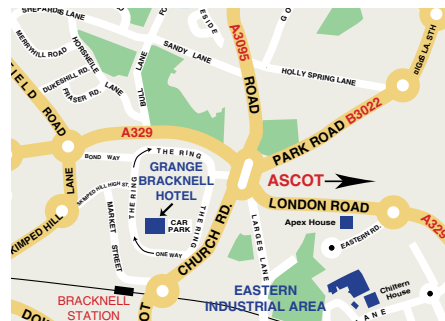

# GRANGE BRACKNELL HOTEL

Charles Square, Bracknell, Berkshire RG12 1DF  
 Tel: 01344 474 000 Fax: 01344 474 125  
 Email: bracknell.events@grangehotels.com

Located in royal Berkshire, the Grange Bracknell Hotel is surrounded by some of England's best loved historical attractions, including Windsor Castle, Blenheim Palace and Hampton Court. Renowned racetracks at Ascot, Sandown and Kempton Park are also just a short distance away.

Easily accessible from Central London's business district, with excellent links to Heathrow Airport, the Grange Bracknell Hotel is an impressive venue for hosting a broad array of events and corporate meetings.