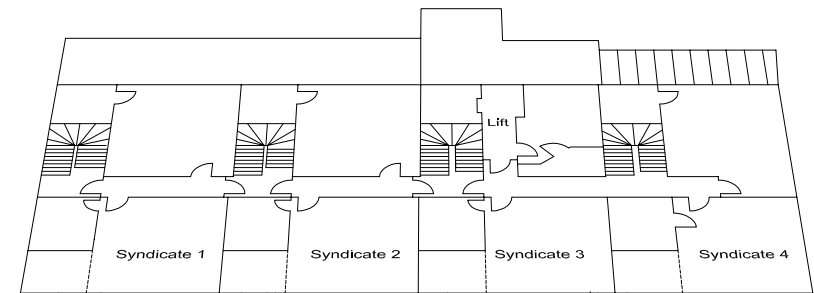

THE BEAUCHAMP HOTEL

24-27 Bedford Place, London WC1B 5JH
 Tel: 020 7016 2540 Fax: 020 7580 4167
 Email: beauchamp@grangehotels.com

A new addition to the Grange Hotels portfolio, The Beauchamp combines traditional elegance with contemporary style and modern décor. The Beauchamp's versatile set of meeting and conference facilities comprise an elegant in-house restaurant and 4 syndicate rooms, ideal for discreet meetings and events. Dedicated events co-ordinators are also on hand to design and arrange bespoke functions, offering an attentive, personalised service that only the very best boutique hotels can provide.

FLOOR 1

GROUND FLOOR

Room Name	Floor	Dimensions			T/S	B/R	C/R	U-S	CAB	L/D	D/D	REC
		L (m)	W(m)	H(m)								
Beauchamp Place	G	12.16	4.51	3.1	30	30	30	30	29	40	40	55
Syndicate Rooms 1-4	1	5.25	4.39	3.1	16	12	-	12	-	-	-	-