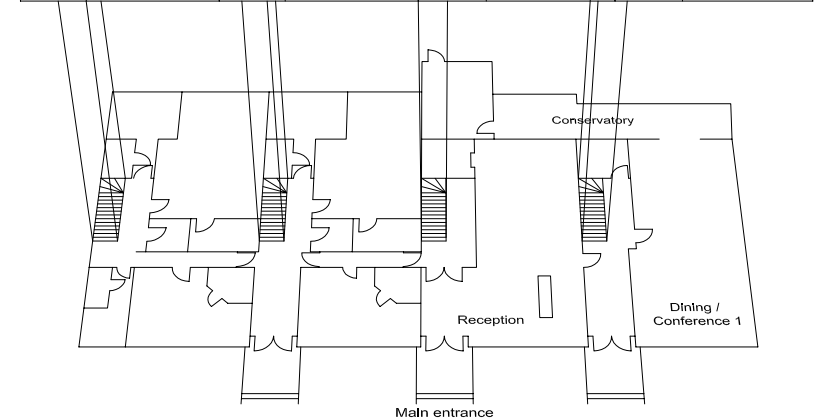

THE BEAUCHAMP HOTEL

24-27 Bedford Place, London WC1B 5JH
 Tel: 020 7016 2540 Fax: 020 7580 4167
 Email: beauchamp@grangehotels.com

A new addition to the Grange Hotels portfolio, The Beauchamp combines traditional elegance with contemporary style and modern décor. The Beauchamp's versatile set of meeting and conference facilities comprise an elegant in-house restaurant and 4 syndicate rooms, ideal for discreet meetings and events. Dedicated events co-ordinators are also on hand to design and arrange bespoke functions, offering an attentive, personalised service that only the very best boutique hotels can provide.

FLOOR 1

GROUND FLOOR

Room Name	Floor	Dimensions			T/S	B/R	C/R	U-S	CAB	L/D	D/D	REC
		L (m)	W(m)	H(m)								
Beauchamp Place	G	12.16	4.51	3.1	30	30	30	30	29	40	40	55
Syndicate Rooms 1-4	1	5.25	4.39	3.1	16	12	-	12	-	-	-	-