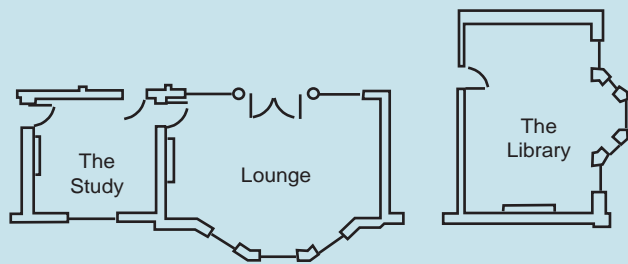

ROOM TYPES	FLOOR	DIMENSIONS (m)			CAPACITIES								NATURAL DAYLIGHT	AIR-CON
		L	W	H	T/S	B/R	C/R	U-S	CAB	L/D	D/D	REC		
The Library	G	8.5	5.5	3.7	60	26	25	23	30	28	20	70	Yes	No
The Study	G	5.7	5.2	3.7	25	15	12	15	10	15		20	Yes	No
Garden Suite	LG	7.4	2.8	2.9	32	14	13	15					Yes	Yes
Section 1	LG	3.7	2.8	2.9	15	8							Yes	Yes
Section 2	LG	3.7	2.8	2.9	15	8							Yes	Yes
Syndicate 3	LG	3.7	4.5	2.9	12	8							Yes	Yes
Syndicate 3	LG	3.7	4.5	2.9	12	8							Yes	Yes