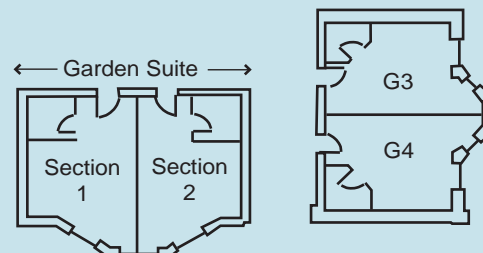

TERRACE LEVEL

- BUSINESS CENTRE SERVICE
- SECRETARIAL SUPPORT
- AV EQUIPMENT
- INTERNET ACCESS