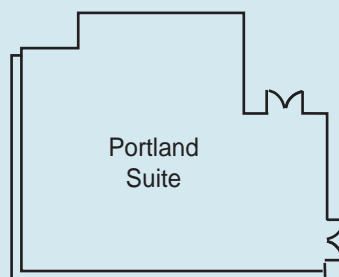

GRANGE FITZROVIA HOTEL

20-28 Bolsover Street, London W1W 5NB.

Tel: +44 (0) 20 7467 7000 Fax: +44 (0) 20 7636 5085

Email: fitzrovia@grangehotels.com

The Grange Fitzrovia is ideally located in the heart of London's fashion district and minutes from London's famous theatres and shops. Spacious and stylish, the hotel's elegant features have been restored to provide the atmosphere and charm of a bygone era.

Purpose built conference rooms and syndicate suites all flooded with natural daylight, offer privacy and flexibility, catering for an extensive range of events.

ROOM TYPES	FLOOR	DIMENSIONS (m)			CAPACITIES								NATURAL DAYLIGHT	AIR-CON
		L	W	H	T/S	B/R	C/R	U-S	CAB	L/D	D/D	REC		
Portland Suite	T/LG	12.4	8.2	2.4	90	36	54	30	36	70	60	120	Yes	Yes
Cavendish Suite	LG	7.2	5	2.4	40	22	24	18	18	50	15	40	Yes	Yes
Arlington Suite	G	3	4.6	2.4	15	10	6	8		10			Yes	Yes
Syndicates 1-8	G/LG	3.5	2.8	2.4	10	8							Yes	Yes

LOWER GROUND FLOOR

- BUSINESS CENTRE
- SECRETARIAL SUPPORT
- AV SUPPORT
- INTERNET ACCESS
- PRIVATE PATIO