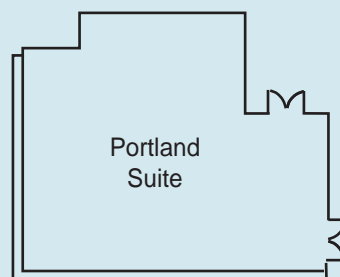

GRANGE FITZROVIA HOTEL

20-28 Bolsover Street, London W1W 5NB.

Tel: +44 (0) 20 7467 7000 Fax: +44 (0) 20 7636 5085

Email: fitzrovia@grangehotels.com

The Grange Fitzrovia is ideally located in the heart of London's fashion district and minutes from London's famous theatres and shops. Spacious and stylish, the hotel's elegant features have been restored to provide the atmosphere and charm of a bygone era.

Purpose built conference rooms and syndicate suites all flooded with natural daylight, offer privacy and flexibility, catering for an extensive range of events.

ROOM TYPES	FLOOR	DIMENSIONS (m)			CAPACITIES								NATURAL DAYLIGHT	AIR-CON
		L	W	H	T/S	B/R	C/R	U-S	CAB	L/D	D/D	REC		
Portland Suite	T/LG	12.4	8.2	2.4	90	36	54	30	36	70	60	120	Yes	Yes
Cavendish Suite	LG	7.2	5	2.4	40	22	24	18	18	50	15	40	Yes	Yes
Arlington Suite	G	3	4.6	2.4	15	10	6	8		10			Yes	Yes
Syndicates 1-8	G/LG	3.5	2.8	2.4	10	8							Yes	Yes