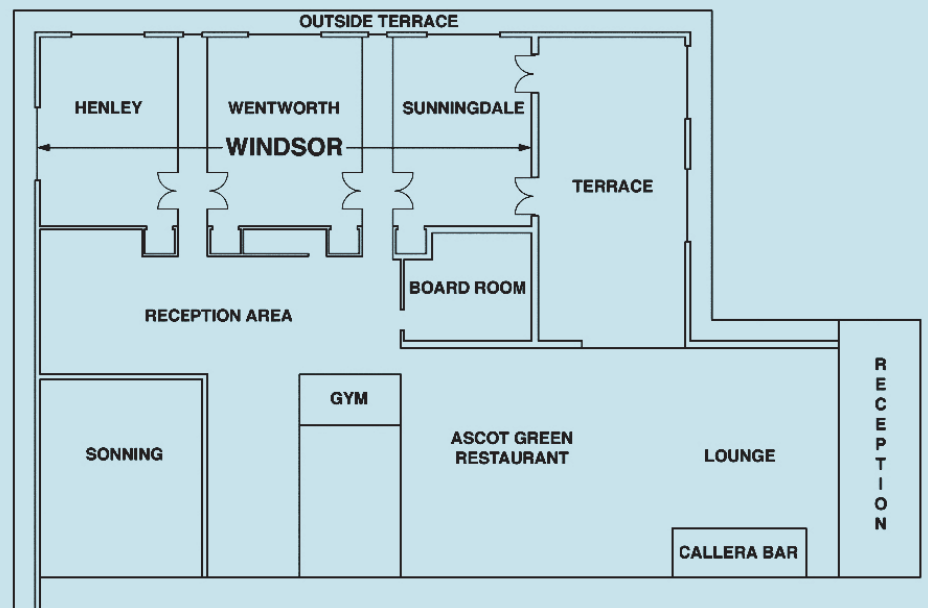

A dedicated conference and events centre offers impressive dining and entertaining facilities with interconnecting meeting rooms and syndicate suites, all overlooking the hotel's private roof gardens.

ROOM TYPES	FLOOR	DIMENSIONS (m)			CAPACITIES								NATURAL DAYLIGHT	AIR-CON
		L	W	H	T/S	B/R	C/R	U-S	CAB	L/D	D/D	REC		
Windsor	G	24.1	9.2	4.5	300	60	140	70	160	200	160	200	Yes	No
Henley	G	6.5	9.2	4.5	60	24	24	23	36	60		60	Yes	No
Wentworth	G	7.3	9.2	4.5	60	24	36	26	36	60		60	Yes	Yes
Sunningdale	G	7.3	9.2	4.5	50	24	36	24	36	60		60	Yes	Yes
Boardroom	G	6.5	6.1	2.4	30	16	12	14	18	16		40	No	Yes
Terrace	T	14.5	7.2	2.4	120	42	40	36	48	90		100	Yes	Yes
Sonning	G	12.3	6.4	2.4	80	34	40	30	36	60	40	60	Yes	Yes